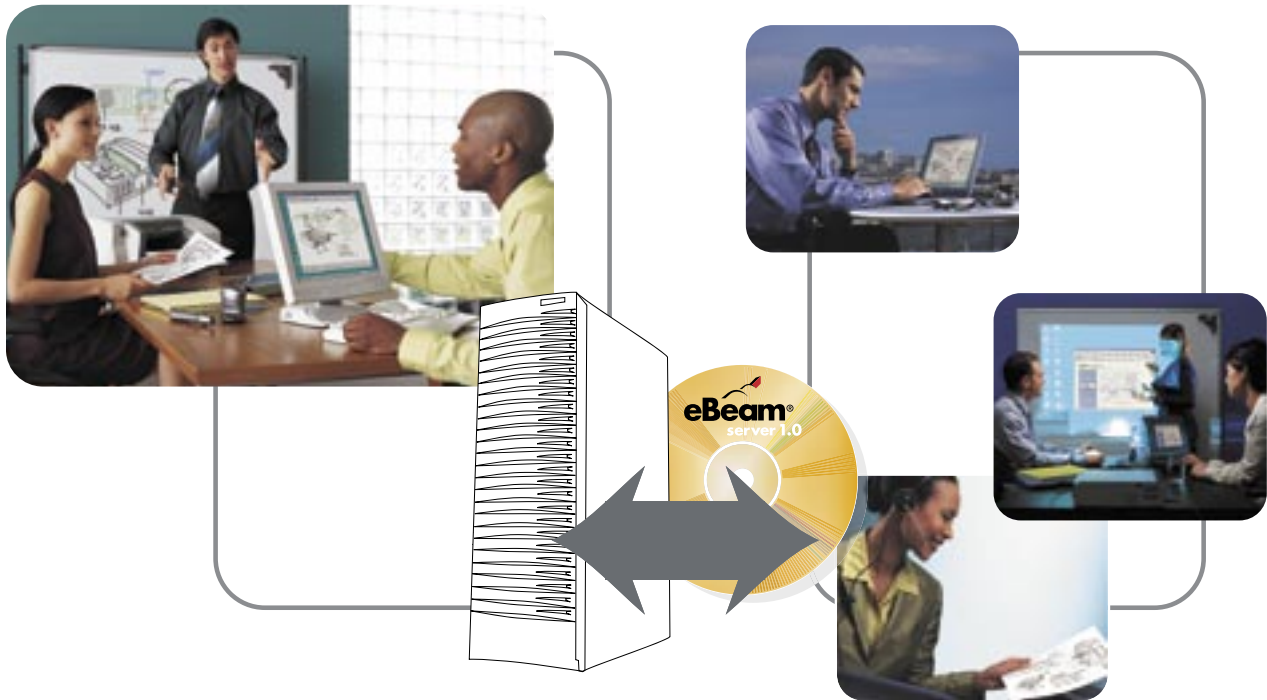

**Share and archive secure meetings with co-workers, clients or students!**

- **Enterprise Server - for up to 50 eBeam meetings and 500 users**
- **Personal Server - for up to 1 eBeam meeting and 50 users**
- **Complete document archiving and reporting controls**
- **128-bit encryption for high-end information security**
- **Highly recommended for corporate and educational institutions**

### eBeam® Server

The eBeam Server Software is an optional software component for eBeam System users who need to share interactive whiteboard notes and drawings with large audiences. While each eBeam System comes with the ability of sharing notes with up to 10 users on the local network and up to 25 users on the Internet, the eBeam Server Software provides customers with an affordable large-scale and highly secure in-house web conferencing solution.