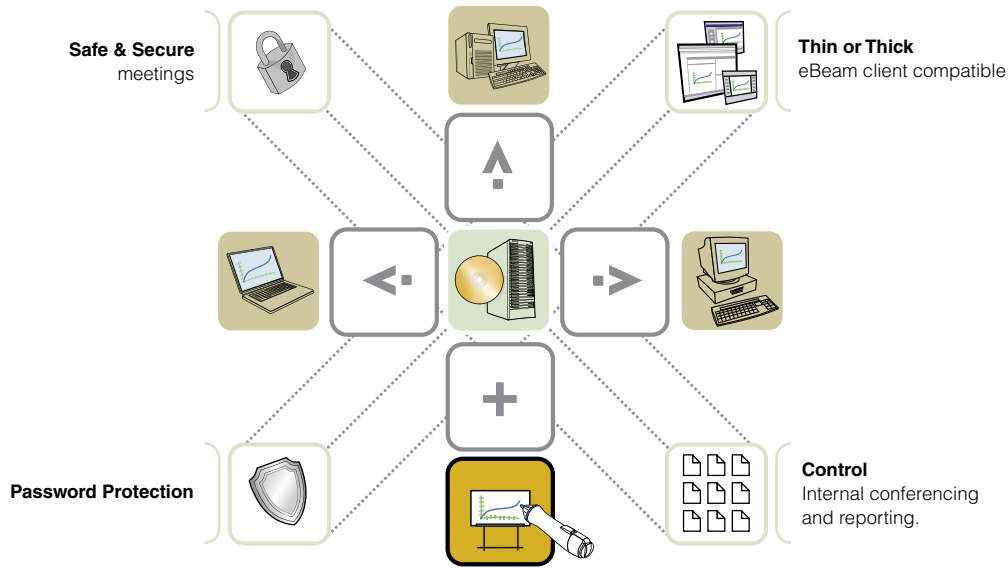

**Share and archive secure meetings with co-workers, clients or students!**

- **Enterprise Server - for up to 50 eBeam meetings and 500 users**
- **Personal Server - for up to 1 eBeam meeting and 50 users**
- **Complete document archiving and reporting controls**
- **128-bit encryption for high-end information security**
- **Highly recommended for corporate and educational institutions**

**Luidia** 

[www.e-beam.com](http://www.e-beam.com)

Share your notes, presentations, documents, images, and drawings with anyone, anywhere in the world!

### eBeam® Server

The eBeam Server Software is an optional software component for eBeam System users who need to share interactive whiteboard notes and drawings with large audiences. While each eBeam System comes with the ability of sharing notes with up to 10 users on the local network and up to 25 users on the Internet, the eBeam Server Software provides customers with an affordable large-scale and highly secure in-house web conferencing solution.